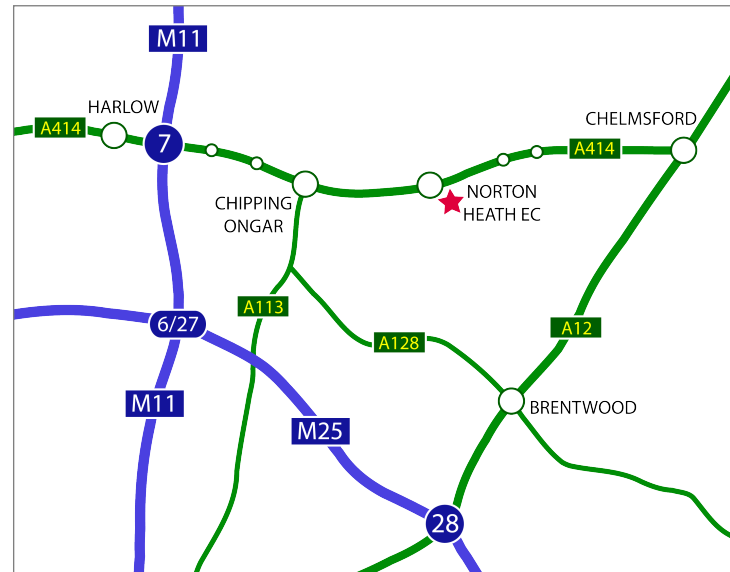

I agree to abide by the rules of NHEC - Please sign below

Where we are on the map.....

Norton Heath Equestrian Centre is situated on the A414, 7 miles East from Chelmsford, Essex. With easy access to major road networks, A414, A12, M11 & M25, Norton Heath is well placed as Essex's premiere Equestrian Centre.